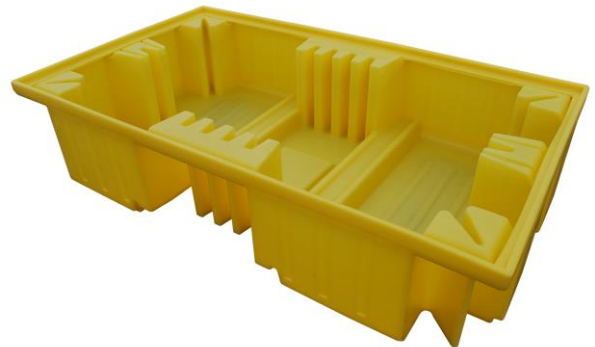

Double IBC Spill Bund Pallet BB4

Features & Applications

- Made from 100% recyclable polyethylene
- Has integral upstand supports
- Suitable for 2 x 1000ltr IBC's or 2 x 1200mm x 1100mm pallets
- Use for IBC or drum storage
- Broad chemical compatibility
- Integral base fork pockets

BB4 Specification

L:2340mm x W:1360mm x H:520mm

Weight: 66kg Sump: 1150ltr

UDL: 2800kg Colour: Yellow

For more information contact Oliesug +45 29 27 08 18